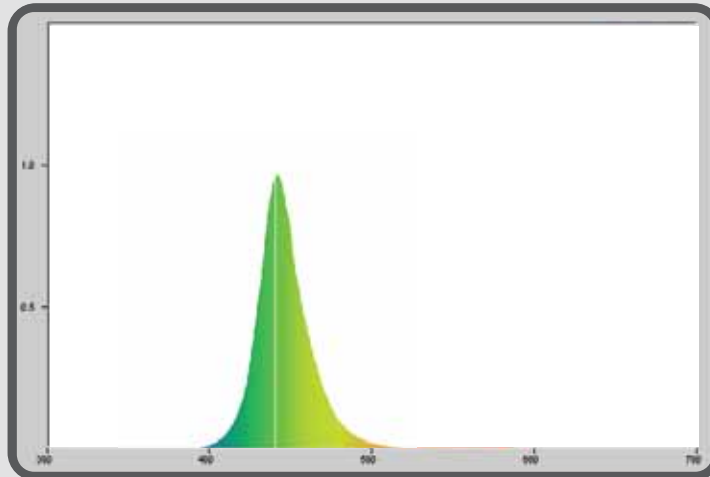

WAVELENGTH

- DOMINANT: 512nm
- PEAK: 512nm

NOTE: ALL LIGHTS HAVE BEEN TESTED IN AIR AND THE VISUAL APPEARANCE IN WATER WILL VARY DEPENDING ON COLOUR, WATER ATTENUATION, POOL INTERIOR COLOUR ABSORPTION AND WATER CLARITY. SPA ELECTRICS RESERVES THE RIGHT TO CHANGE THESE SPECIFICATIONS WITHOUT PRIOR NOTICE.

Rainbow Pool Products

PO Box 2388, Mansfield Qld 4122
Telephone STD 61-7-3849 5385
Facsimile STD 61-7-3849 5384
Email: info@rainbowpoolproducts.com.au
Web: www.rainbowpoolproducts.com.au