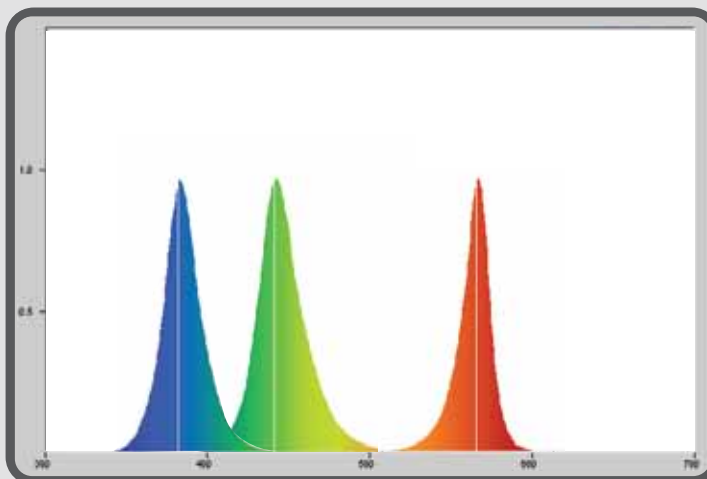

NOTE: ALL LIGHTS HAVE BEEN TESTED IN AIR AND THE VISUAL APPEARANCE IN WATER WILL VARY DEPENDING ON COLOUR, WATER ATTENUATION, POOL INTERIOR COLOUR ABSORPTION AND WATER CLARITY. SPA ELECTRICS RESERVES THE RIGHT TO CHANGE THESE SPECIFICATIONS WITHOUT PRIOR NOTICE.

Rainbow Pool Products

PO Box 2388, Mansfield Qld 4122
Telephone STD 61-7-3849 5385
Facsimile STD 61-7-3849 5384
Email: info@rainbowpoolproducts.com.au
Web: www.rainbowpoolproducts.com.au

CERTIFIED
QUALITY
MANAGEMENT SYSTEM
ISO 9001
MANUFACTURED UNDER A CERTIFIED
QUALITY MANAGEMENT SYSTEM