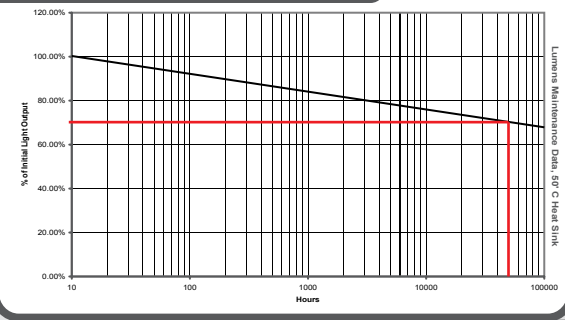

LED SPECIFICATIONS

ELECTRICAL DATA

- DRIVE CURRENT: 0.8A
- VOLTAGE: 12V ac
- WATTAGE: 10w
- OUTPUT: 327lm (typical)
- LUMINOUS EFFICACY: 32.7lm/w
- DIMMABLE: trailing or leading edge compatible
- SURGE PROTECTION: 4 joules (2ms)
- LUMENS MAINTENANCE: 70% @ 50,000hrs

LUMENS MAINTENANCE