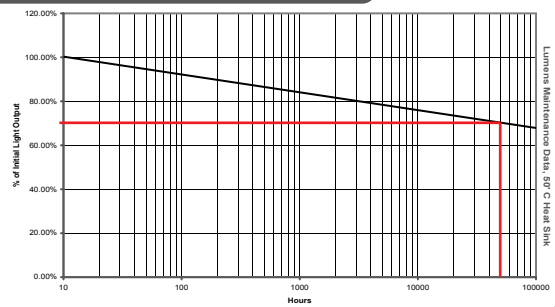

LED SPECIFICATIONS

ELECTRICAL DATA

- DRIVE CURRENT: 0.8A
- VOLTAGE: 12V ac
- WATTAGE: 10w
- OUTPUT: 655lm (typical)
- LUMINOUS EFFICACY: 65lm/w
- DIMMABLE: trailing or leading edge compatible
- SURGE PROTECTION: 4 joules (2ms)
- LUMENS MAINTENANCE: 70% @ 50,000hrs

LUMENS MAINTENANCE