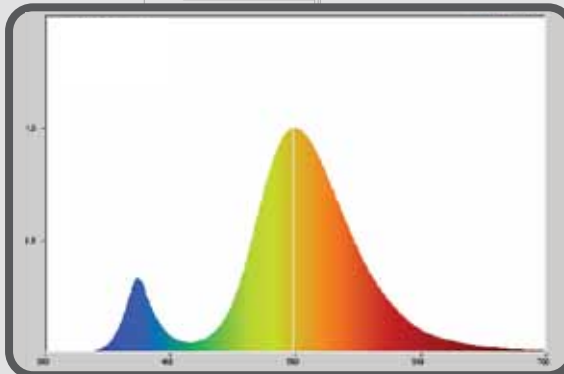

WAVELENGTH

- DOMINANT: 570nm
- PEAK: 580nm