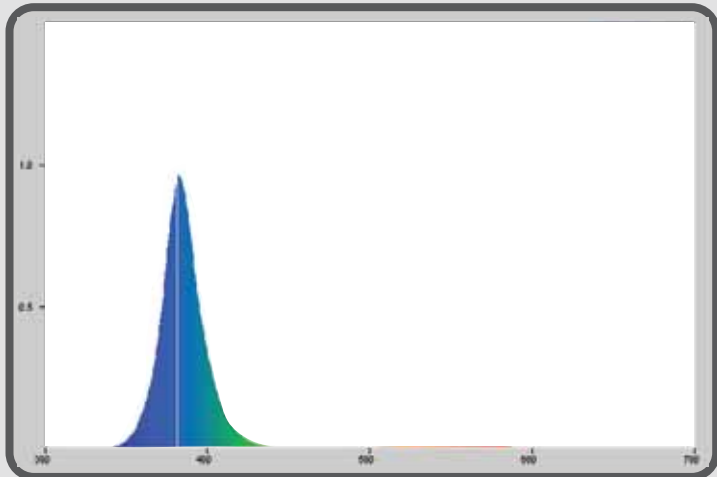

WAVELENGTH

- DOMINANT: 470nm
- PEAK: 467nm

NOTE: ALL LIGHTS HAVE BEEN TESTED IN AIR AND THE VISUAL APPEARANCE IN WATER WILL VARY DEPENDING ON COLOUR, WATER ATTENUATION, POOL INTERIOR COLOUR ABSORPTION AND WATER CLARITY. SPA ELECTRICS RESERVES THE RIGHT TO CHANGE THESE SPECIFICATIONS WITHOUT PRIOR NOTICE.

Rainbow Pool Products

PO Box 2388, Mansfield Qld 4122
Telephone STD 61-7-3849 5385
Facsimile STD 61-7-3849 5384
Email: info@rainbowpoolproducts.com.au
Web: www.rainbowpoolproducts.com.au

EM SERIES - BLUE