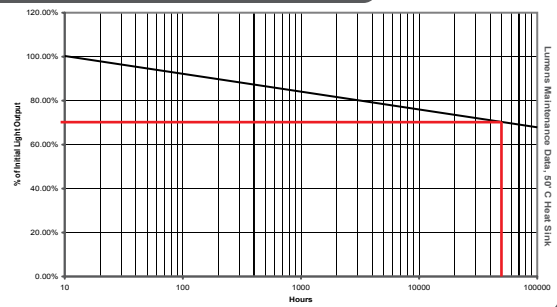

LED SPECIFICATIONS

ELECTRICAL DATA

- DRIVE CURRENT: 0.8A
- VOLTAGE: 12V ac
- WATTAGE: 10w
- OUTPUT: 123lm (typical)
- LUMINOUS EFFICACY: 12.3lm/w
- DIMMABLE: trailing or leading edge compatible
- SURGE PROTECTION: 4 joules (2ms)
- LUMENS MAINTENANCE: 70% @ 50,000hrs

LUMENS MAINTENANCE