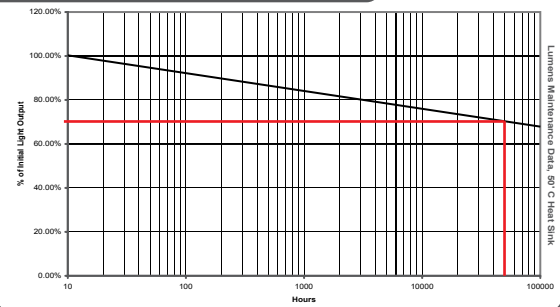

LED SPECIFICATIONS

ELECTRICAL DATA

- DRIVE CURRENT: 0.8A
- VOLTAGE: 12V ac
- WATTAGE: 10w
- OUTPUT: RED: 240lm GREEN: 327lm BLUE: 123lm
- LUMINOUS EFFICACY: R: 24 lmw G: 32lmw B: 12lmw
- DIMMABLE: Not compatible with this model.
- SURGE PROTECTION: 4 joules (2ms)
- LUMENS MAINTENANCE: 70% @ 50,000hrs

LUMENS MAINTENANCE